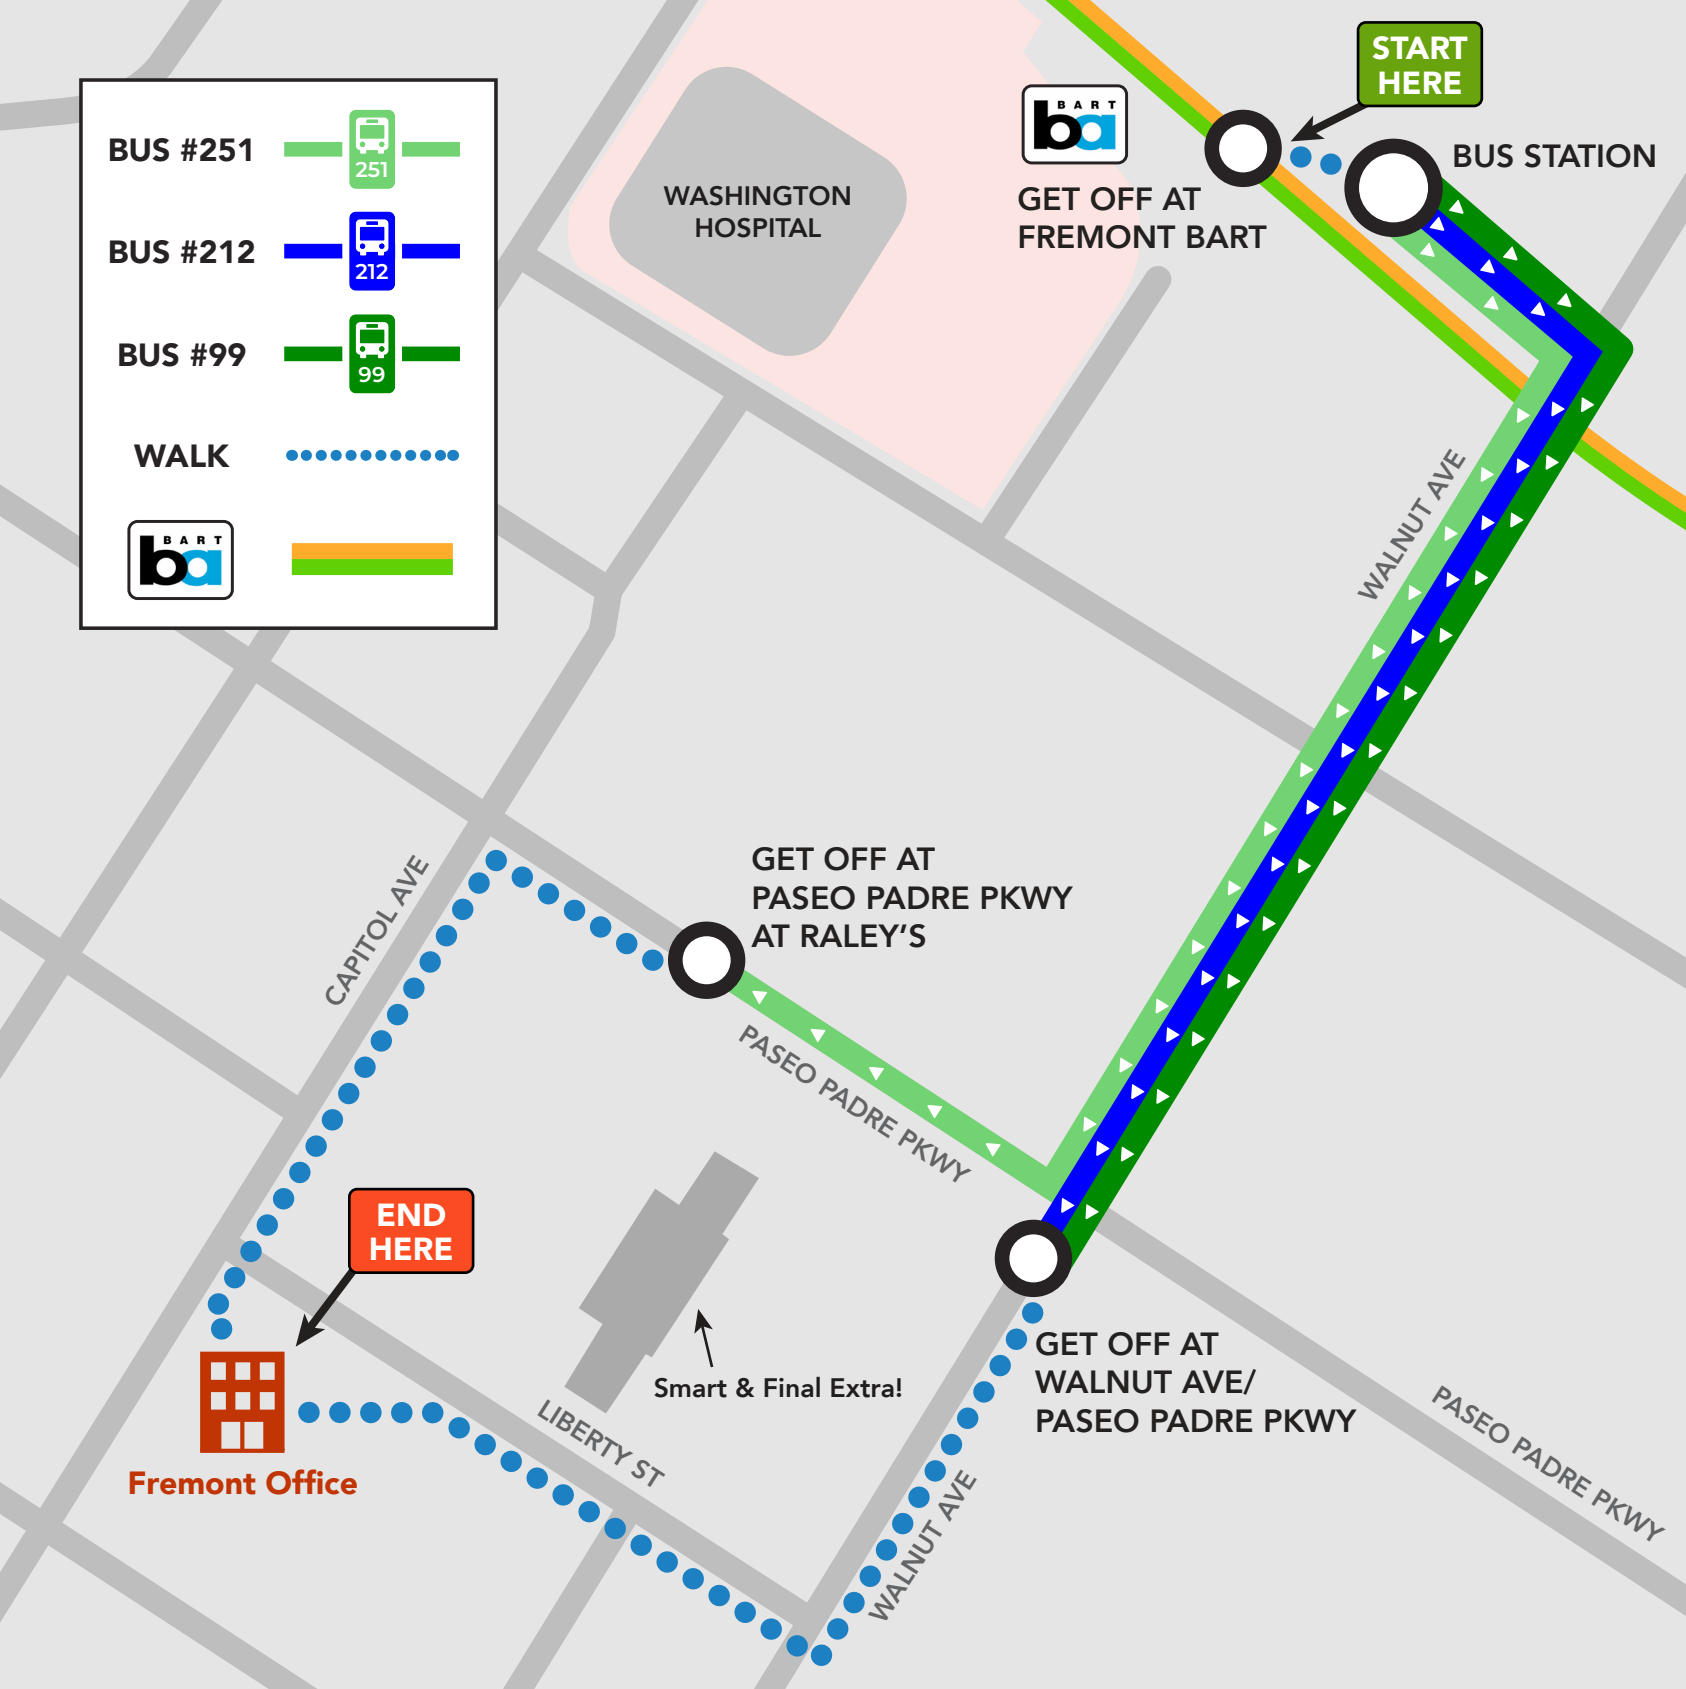

BUS #251	
BUS #212	
BUS #99	
WALK	
	

PUBLIC TRANSPORTATION (BUSES FROM BART STATION)

DCARA Fremont Office

39155 Liberty Street, Suite D420, Fremont, CA 94538

- Take BART and get off at Fremont
 - Take bus #251(LIGHT GREEN), get off on Paseo Padre Pkwy at Raley's, and walk 8 minutes to the office
- OR –
- Take bus #212 (BLUE) or #99 (GREEN), get off on Walnut Ave/Paseo Padre Pkwy, and walk 7 minutes to the office

WALK 

PUBLIC TRANSPORTATION (WALK FROM BART STATION)

DCARA Fremont Office

39155 Liberty Street, Suite D420, Fremont, CA 94538

- Take BART and get off at Fremont
- Walk approximately 18 minutes to Fremont Office