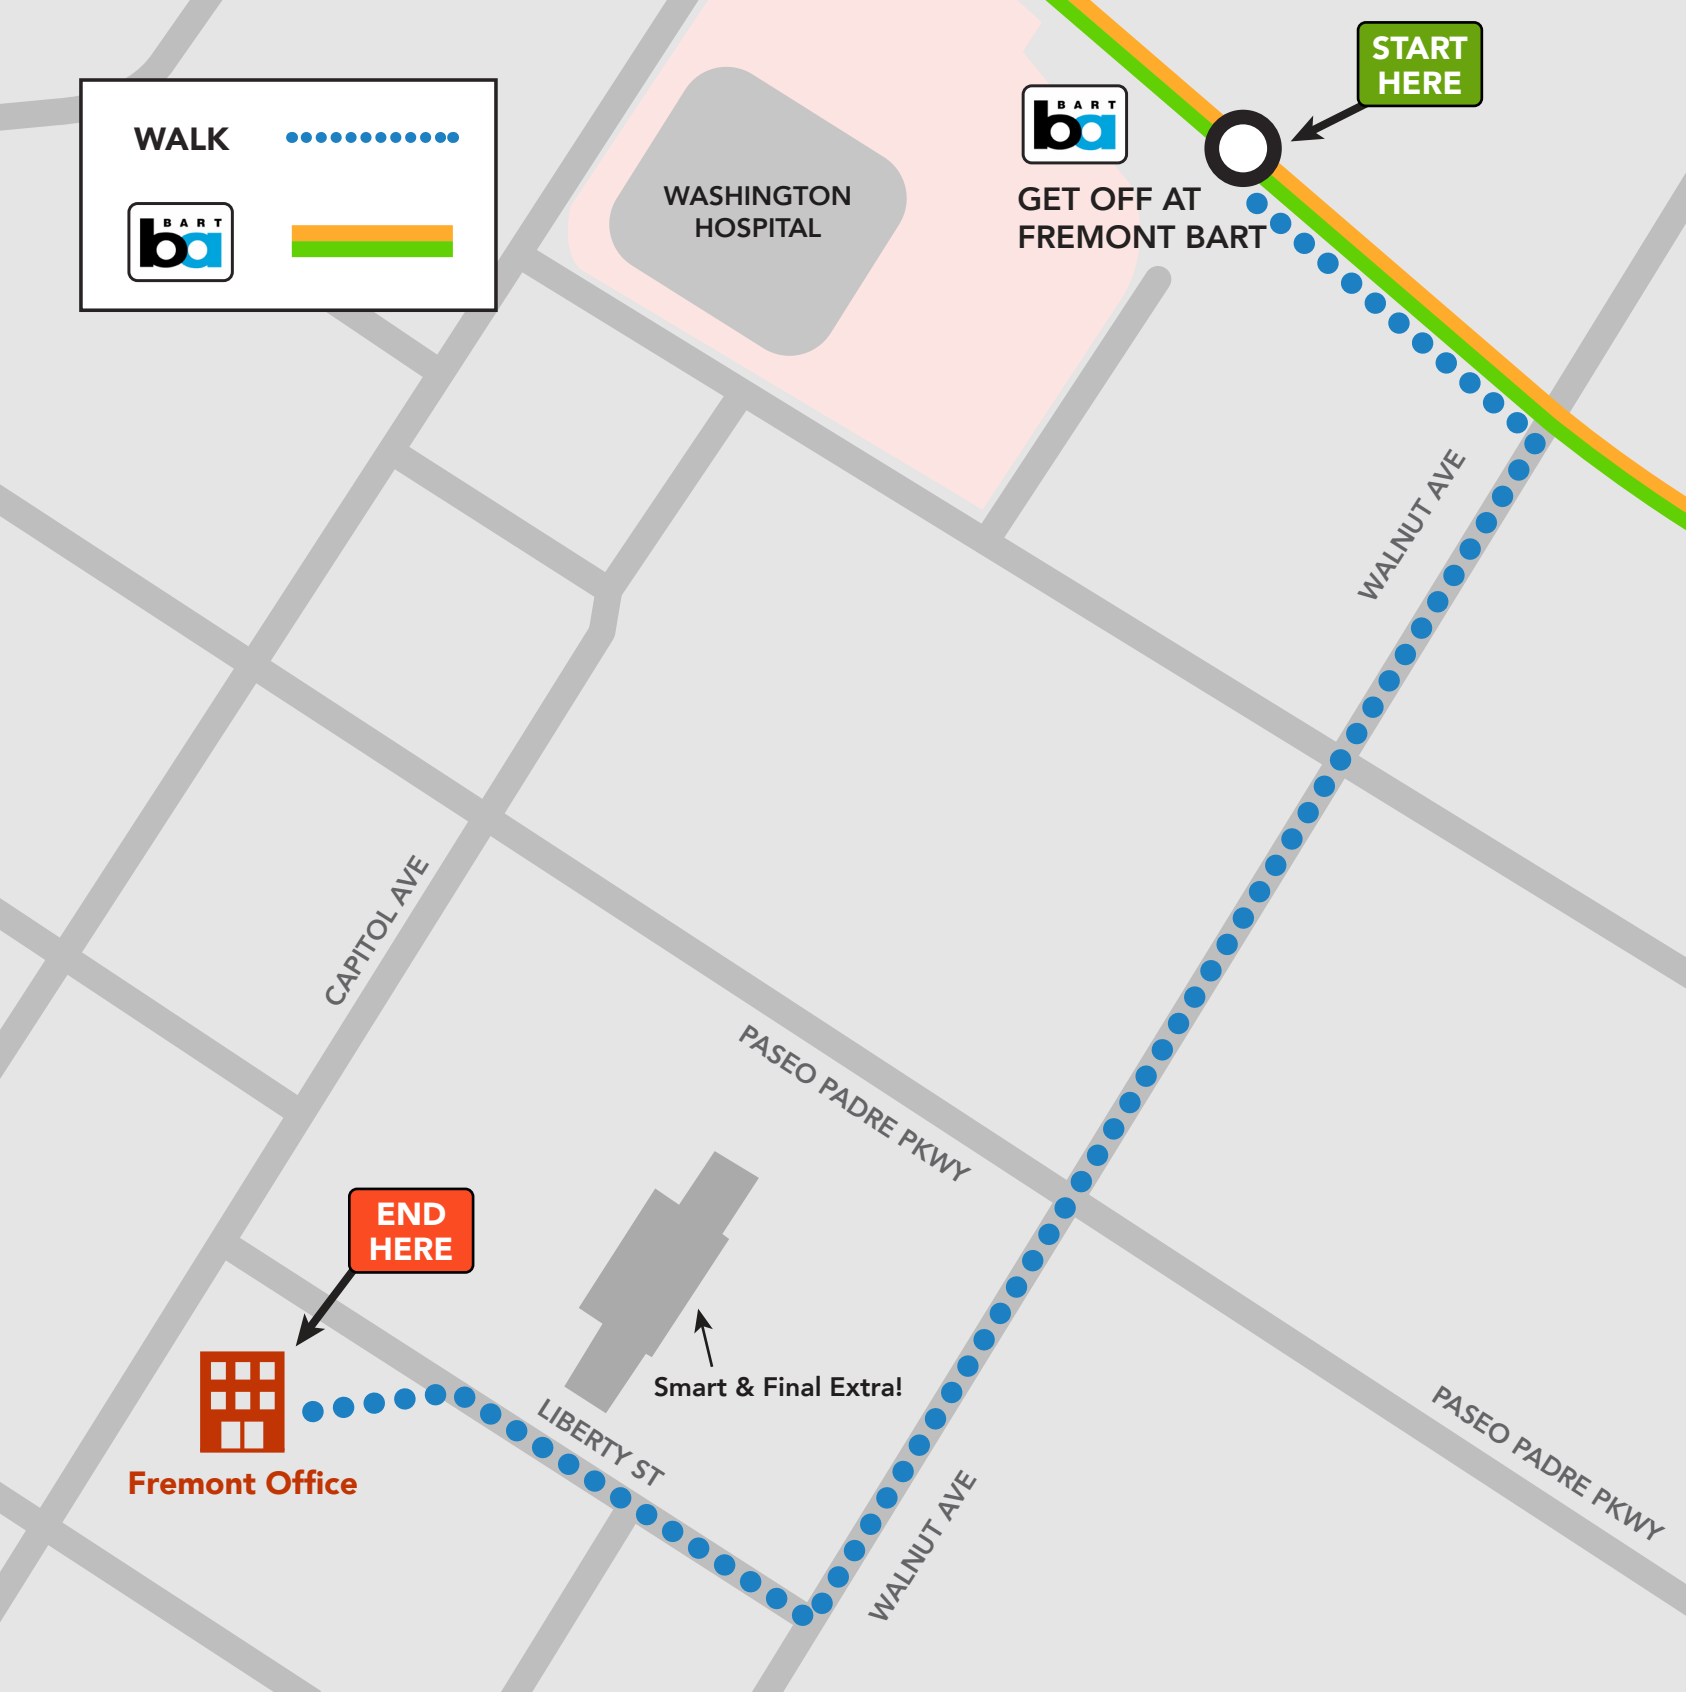

BUS #251	
BUS #212	
BUS #99	
WALK	
	

PUBLIC TRANSPORTATION (BUSES FROM BART STATION)

DCARA Fremont Office

39155 Liberty Street, Suite D420, Fremont, CA 94538

- Take BART and get off at Fremont
 - Take bus #251(LIGHT GREEN), get off on Paseo Padre Pkwy at Raley's, and walk 8 minutes to the office
- OR –
- Take bus #212 (BLUE) or #99 (GREEN), get off on Walnut Ave/Paseo Padre Pkwy, and walk 7 minutes to the office

WALK 

PUBLIC TRANSPORTATION (WALK FROM BART STATION)

DCARA Fremont Office

39155 Liberty Street, Suite D420, Fremont, CA 94538

- Take BART and get off at Fremont
- Walk approximately 18 minutes to Fremont Office