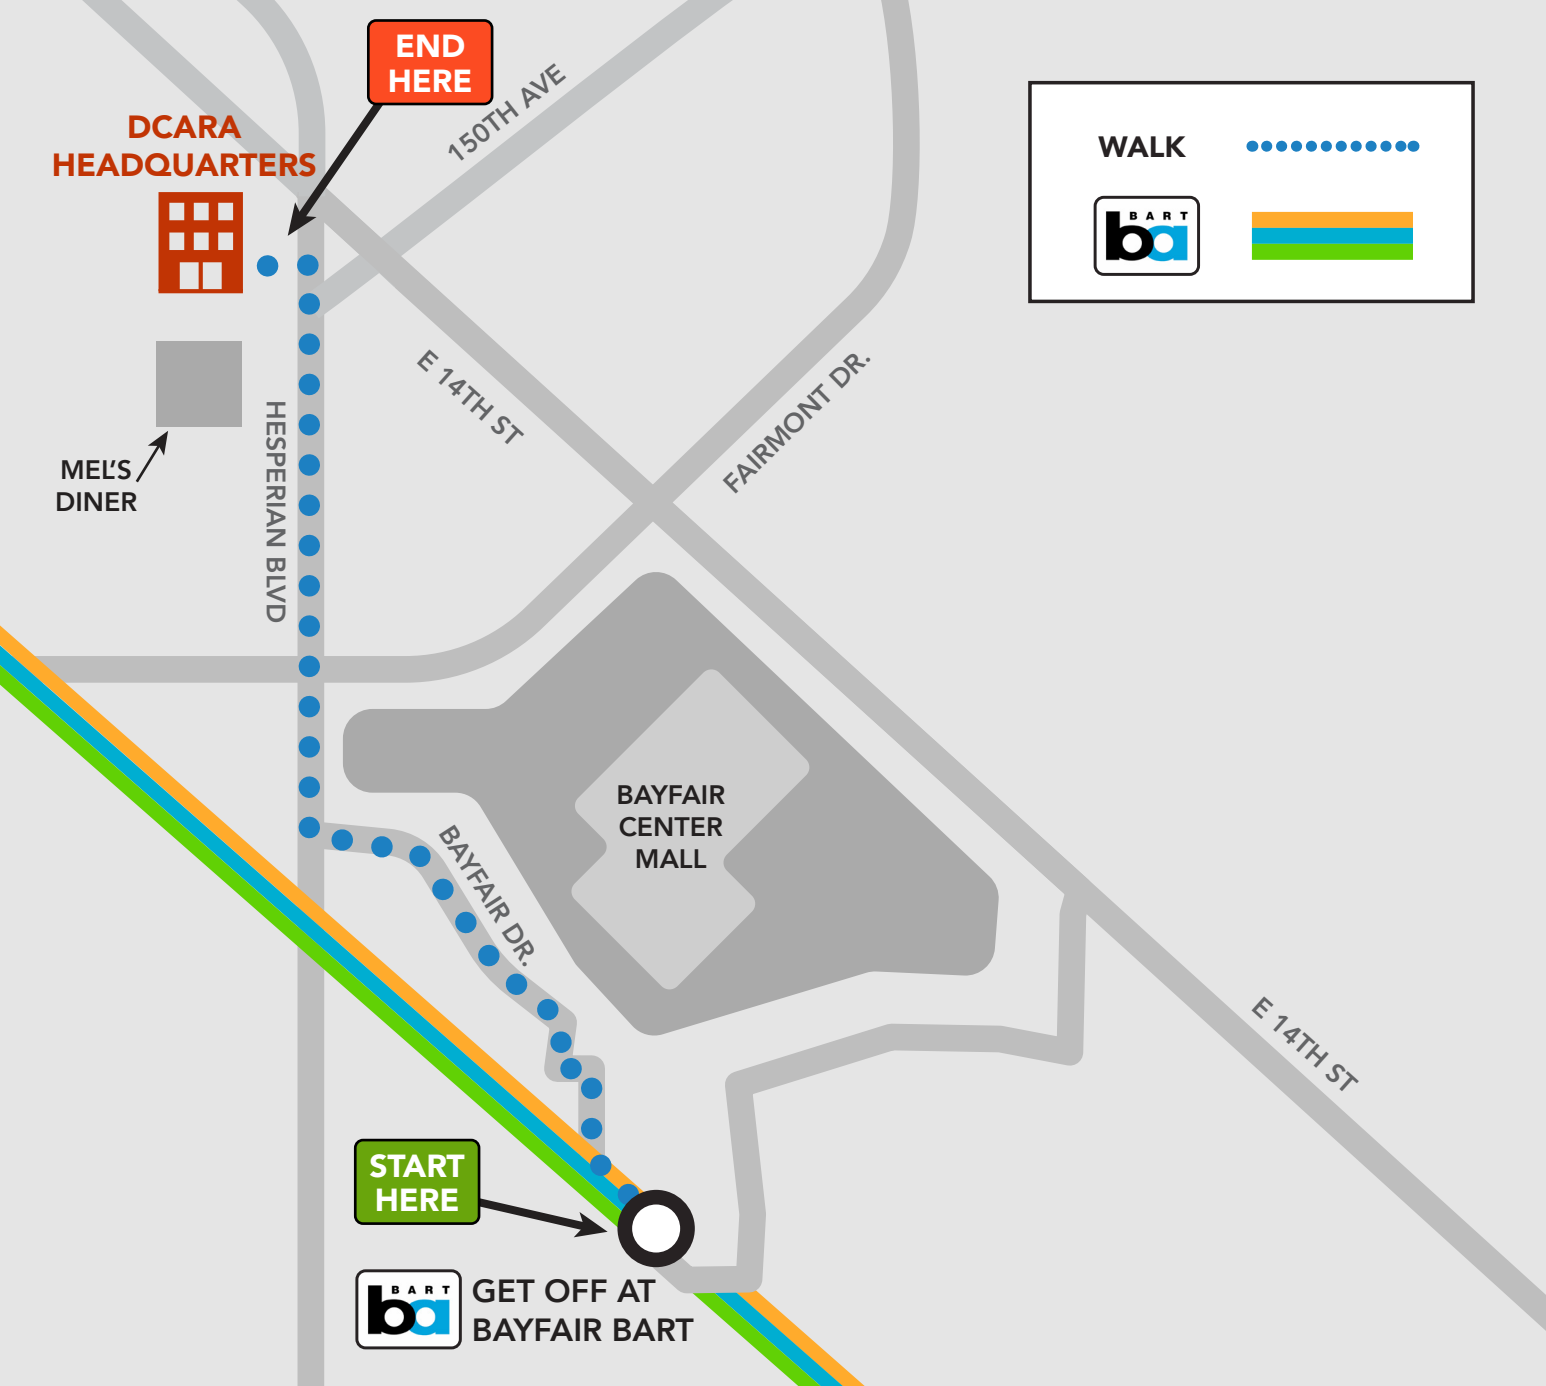

**PUBLIC TRANSPORTATION (BUS FROM BART STATION)**

**DCARA Headquarters**

14895 E. 14th Street, Suite 200, San Leandro, CA 94578

- Take BART and get off at Bay Fair
- Take Bus #10 or Bus #40 and get off at 150th Ave and walk approximately 3 minutes to Headquarters

## PUBLIC TRANSPORTATION (WALK FROM BART STATION)

### DCARA Headquarters

14895 E. 14th Street, Suite 200, San Leandro, CA 94578

- Take BART and get off at Bay Fair
- Walk approximately 16 minutes to Headquarters